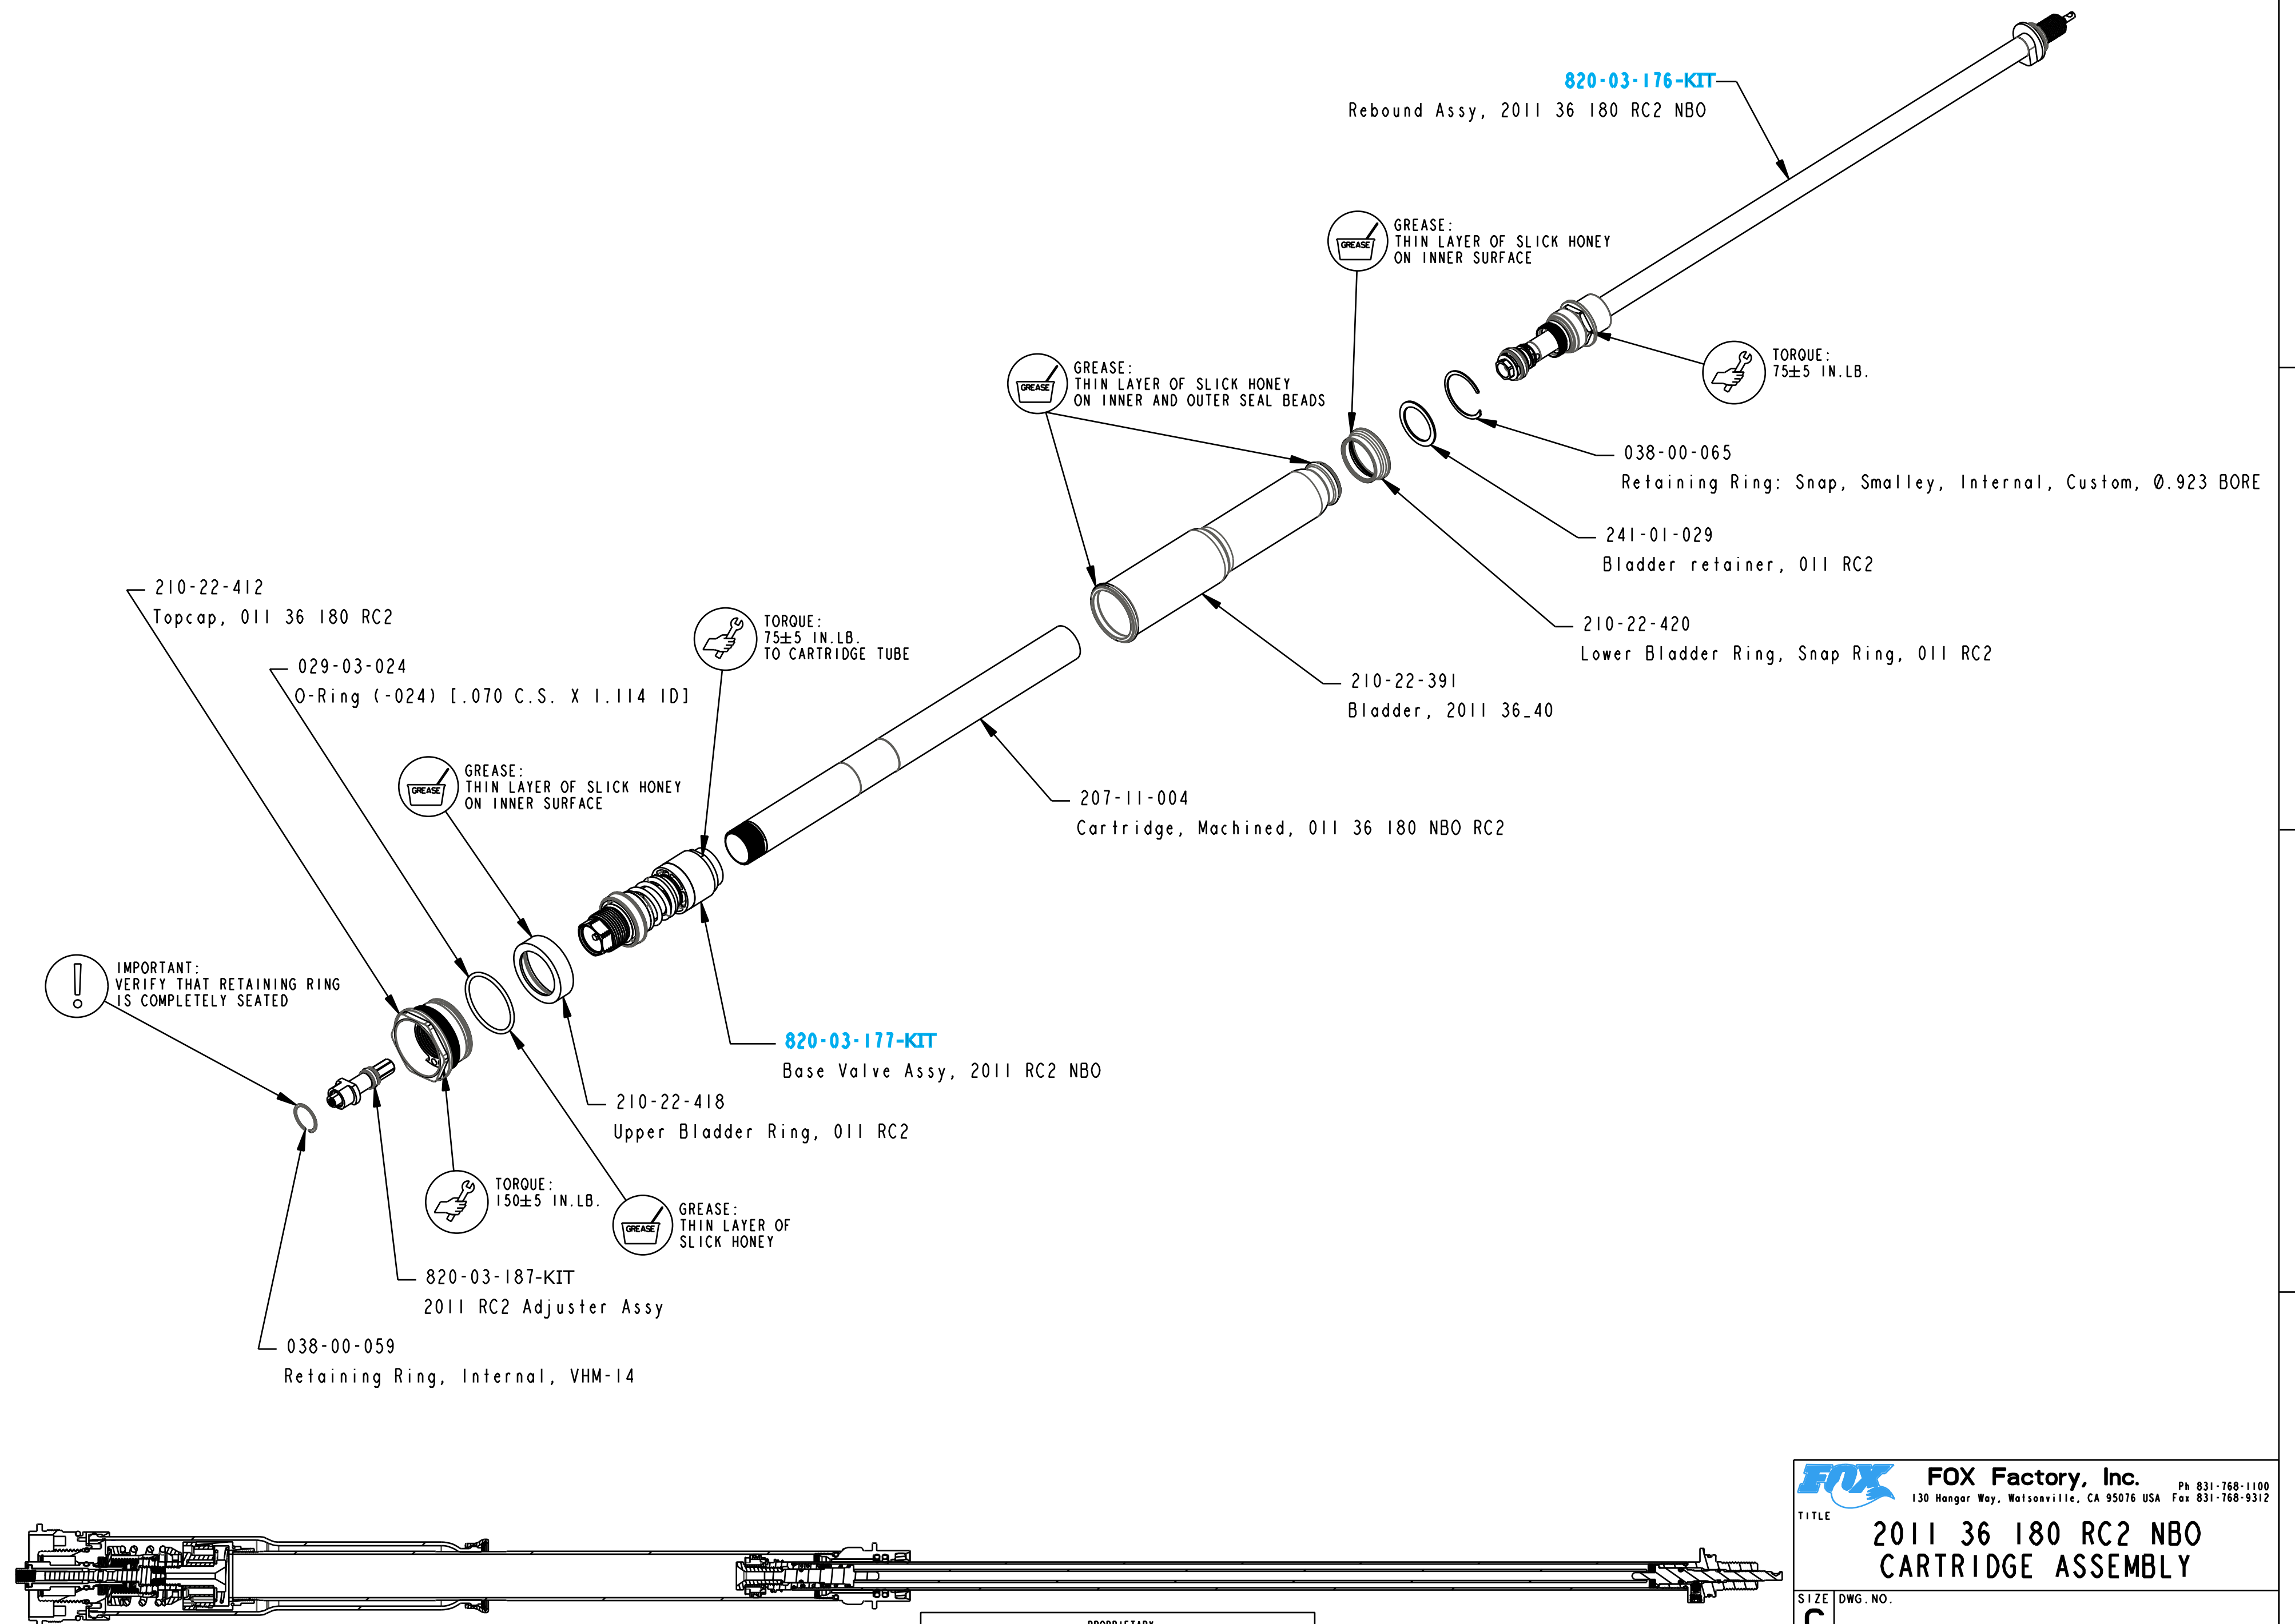

4

3

2

1

D

D

C

C

B

B

A

A

PROPRIETARY - THIS DOCUMENT CONTAINS CONFIDENTIAL, PROPRIETARY INFORMATION THAT IS FOX PROPERTY. DO NOT DISCLOSE TO OR DUPLICATE FOR OTHERS EXCEPT AS AUTHORIZED BY FOX.

FOX Factory, Inc. 130 Hongar Way, Watsonville, CA 95076 USA Ph 831-768-1100 Fax 831-768-9312	
TITLE 2011 36 180 RC2 NBO CARTRIDGE ASSEMBLY	
SIZE C	DWG. NO.
PLOT SCALE 0.5:1	SHEET 1 OF 1